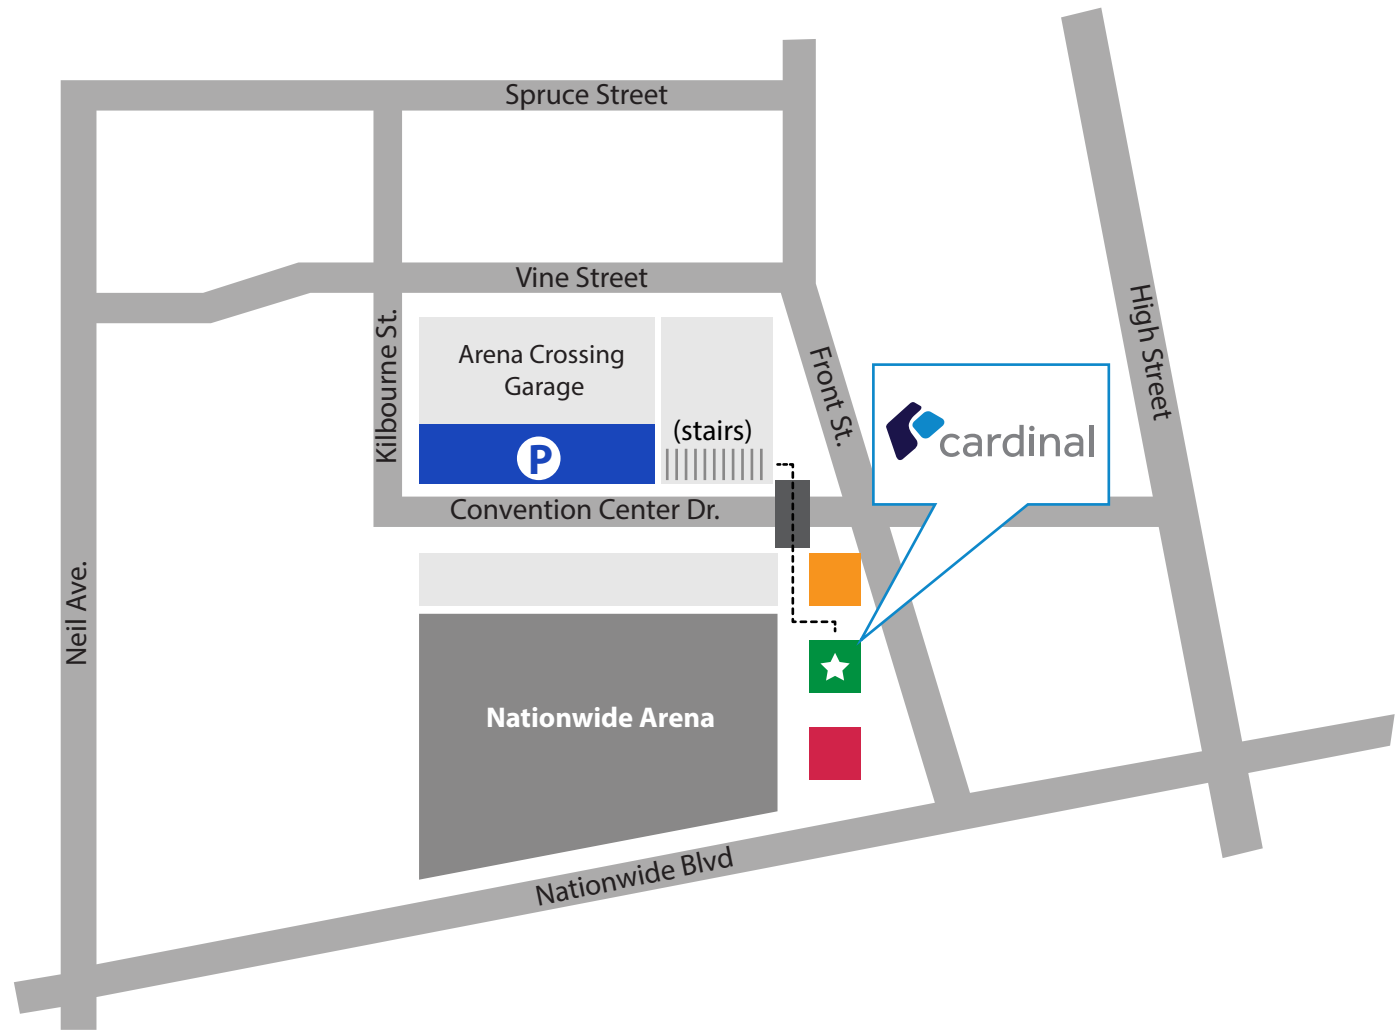

-  Event Parking
-  Cardinal Solutions
-  Buca Di Beppo
-  Gordon Biersch
-  Walking Route

From The Garage:

Take the stairs up to the ground level, turn right and head towards the bridge. Once across the bridge proceed passed Gordon Biersch turn left to go under the breezeway, and enter the doors on the right (south side of the breezeway).

Cardinal Solutions:

401 N. Front Street Suite 210, Columbus, OH 43215

Arena Crossing Garage:

423 N. Front Street Columbus, OH 43215
(Use lower level entrance located on Convention Center Drive)